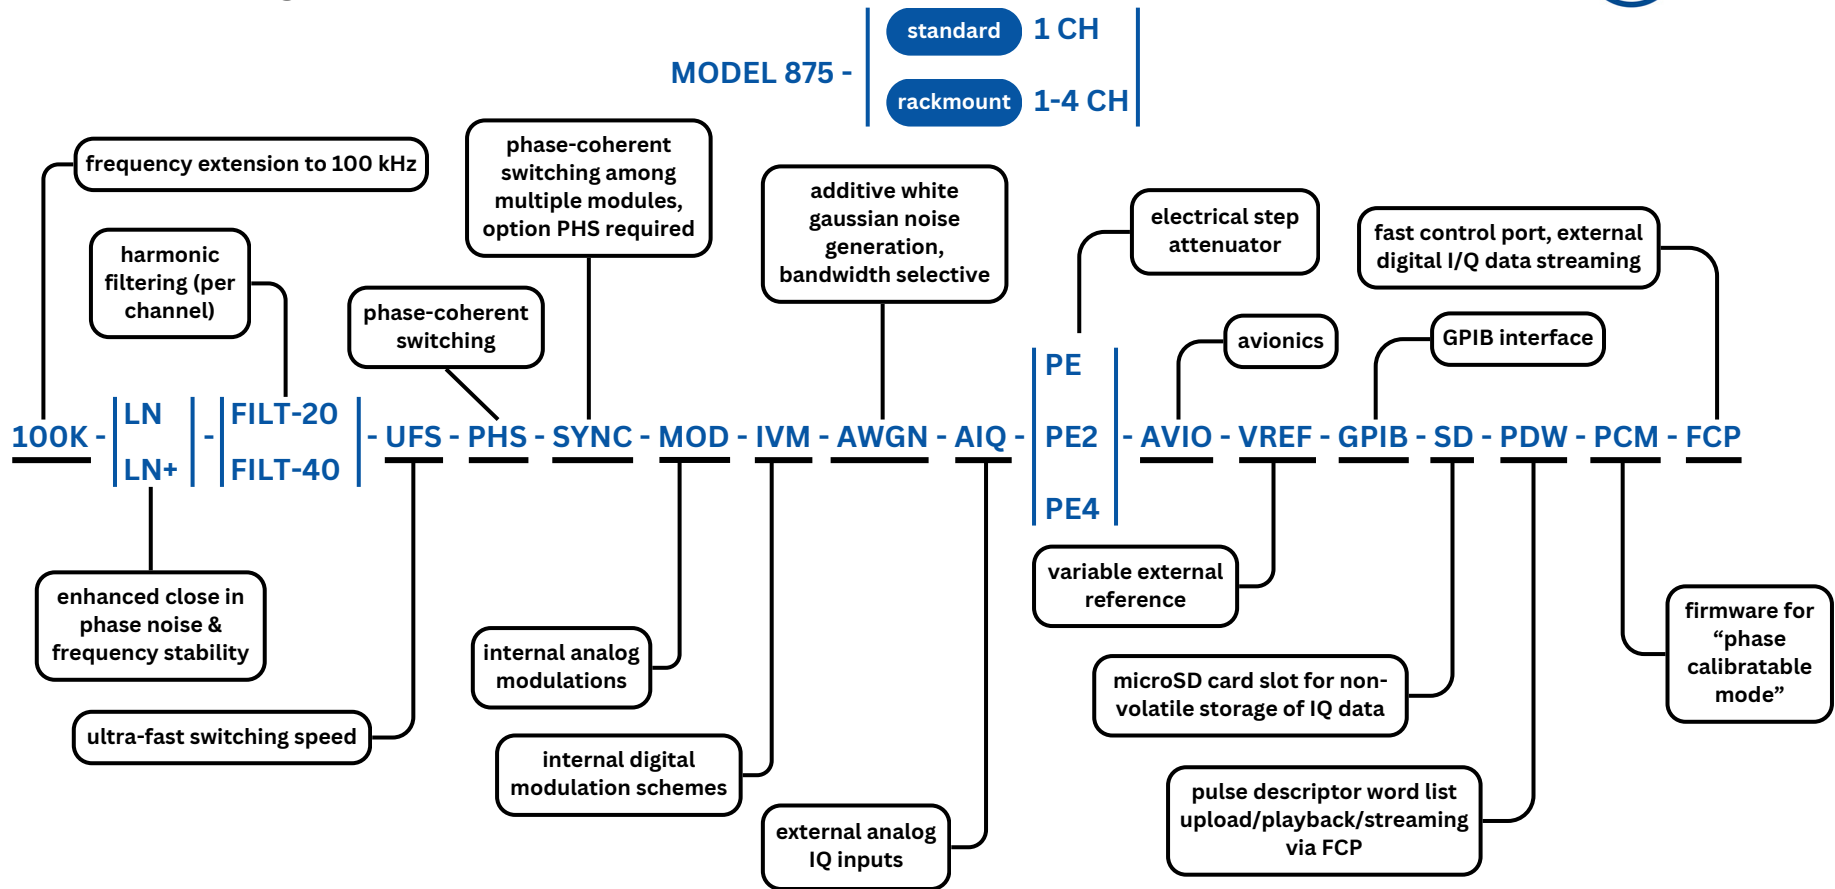

Model 875

Part Numbering

MODEL 875 FREQUENCY RANGES

- 875-4: 10 MHz to 4 GHz
- 875-6: 10 MHz to 6 GHz
- 875-12: 10 MHz to 12 GHz
- 875-20: 10 MHz to 20 GHz
- 875-40: 10 MHz to 40 GHz